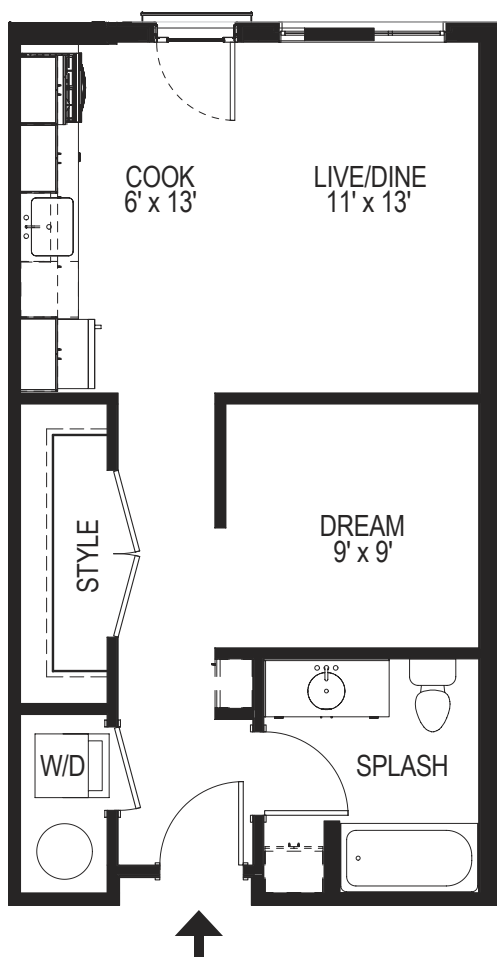

A1

Studio / 1 BATH

545

SQ. FT.

505 West Idaho Street | Boise, Idaho, 83702

208-577-6030 | www.livegibson.com

Dimensions and square footage shown are approximate and pricing/availability is subject to change