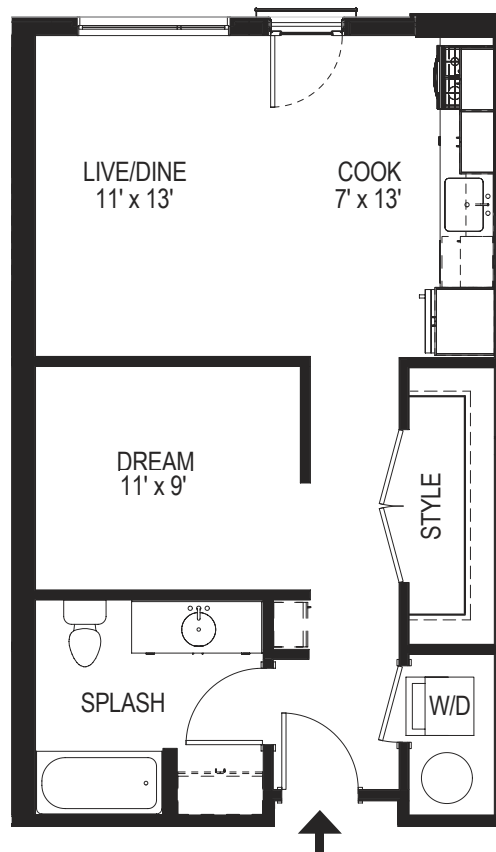

A2

Studio / 1 BATH

603

SQ. FT.

505 West Idaho Street | Boise, Idaho, 83702

208-577-6030 | www.livegibson.com

Dimensions and square footage shown are approximate and pricing/availability is subject to change