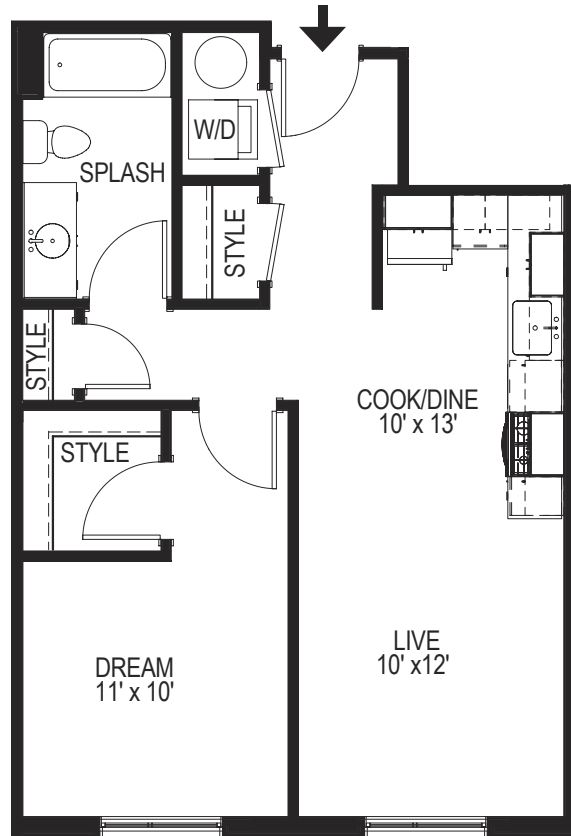

A3

1 BED / 1 BATH

645

SQ. FT.

505 West Idaho Street | Boise, Idaho, 83702

208-577-6030 | www.livegibson.com

Dimensions and square footage shown are approximate and pricing/availability is subject to change