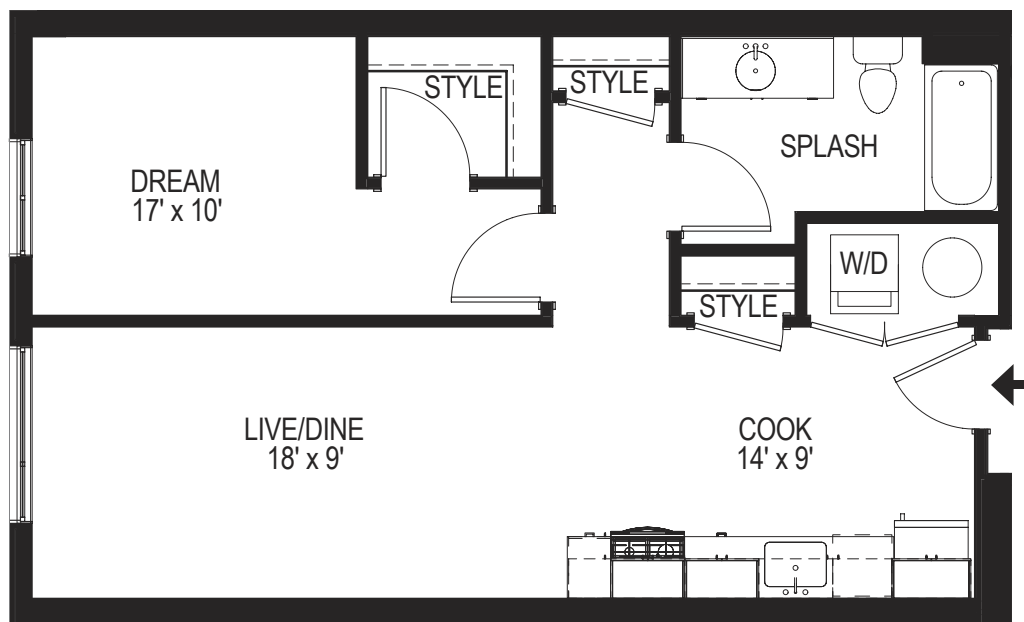

A4

1 BED / 1 BATH

656

SQ. FT.

505 West Idaho Street | Boise, Idaho, 83702

208-577-6030 | www.livegibson.com

Dimensions and square footage shown are approximate and pricing/availability is subject to change