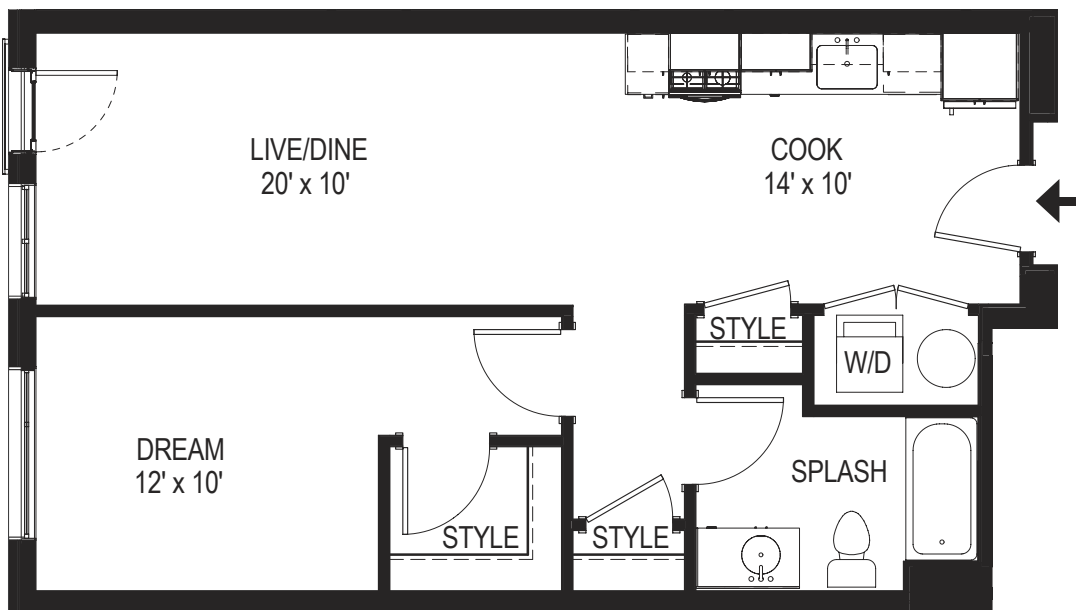

A5

1 BED / 1 BATH

695

SQ. FT.

505 West Idaho Street | Boise, Idaho, 83702

208-577-6030 | www.livegibson.com

Dimensions and square footage shown are approximate and pricing/availability is subject to change