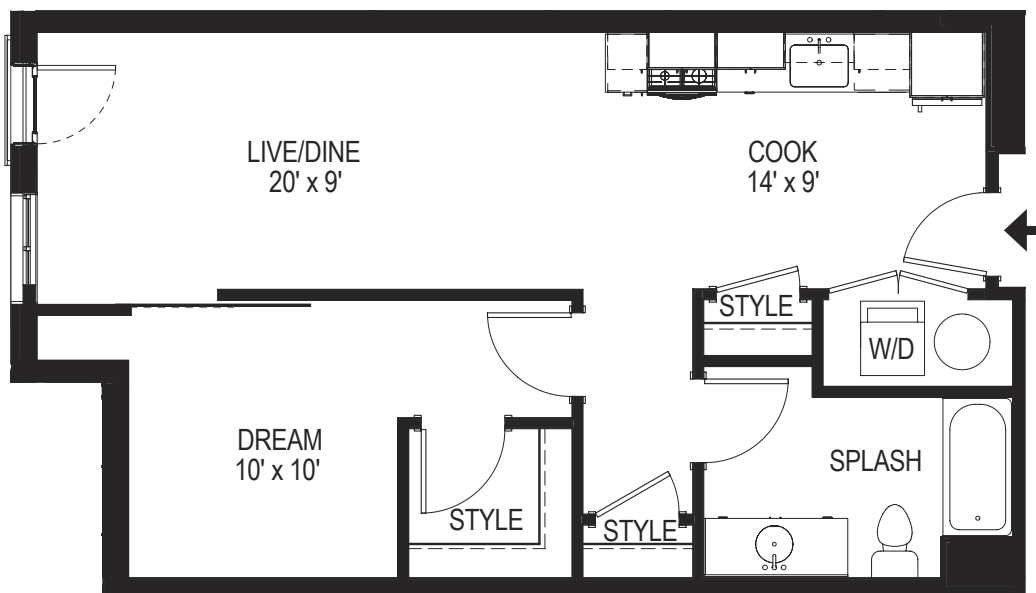

A6

1 BED / 1 BATH

710

SQ. FT.

505 West Idaho Street | Boise, Idaho, 83702

208-577-6030 | www.livegibson.com

Dimensions and square footage shown are approximate and pricing/availability is subject to change