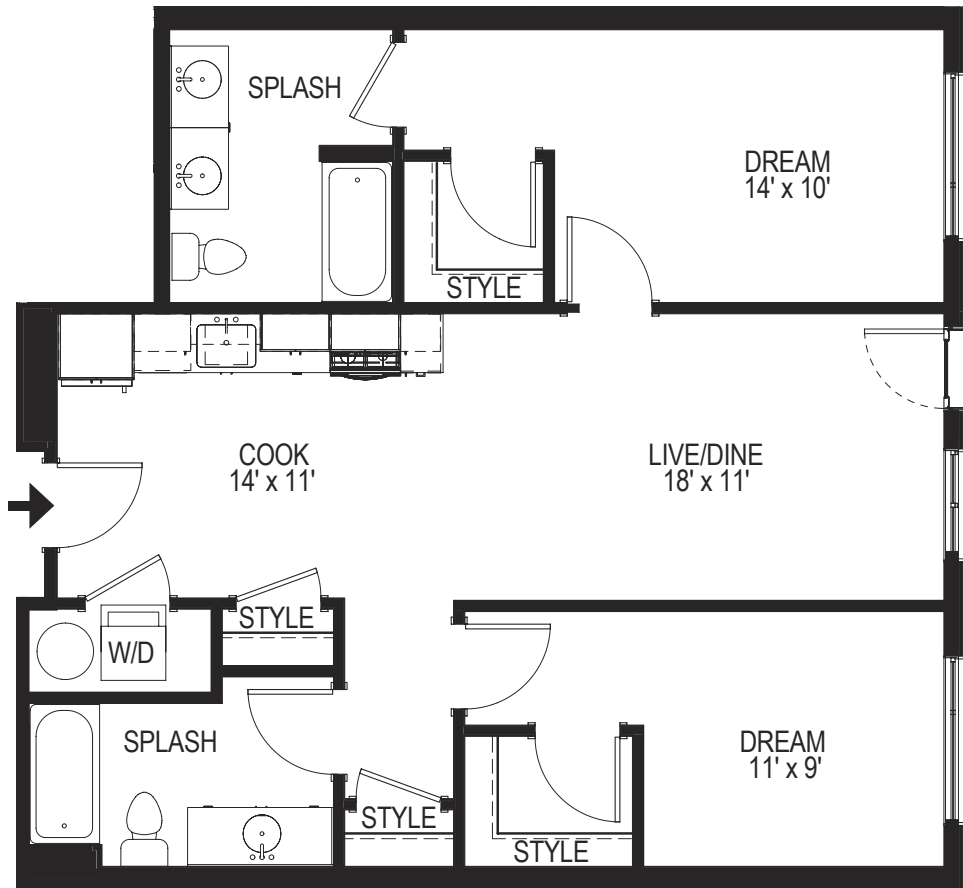

B2

2 BED / 2 BATH

975

SQ. FT.

505 West Idaho Street | Boise, Idaho, 83702

208-577-6030 | www.livegibson.com

Dimensions and square footage shown are approximate and pricing/availability is subject to change