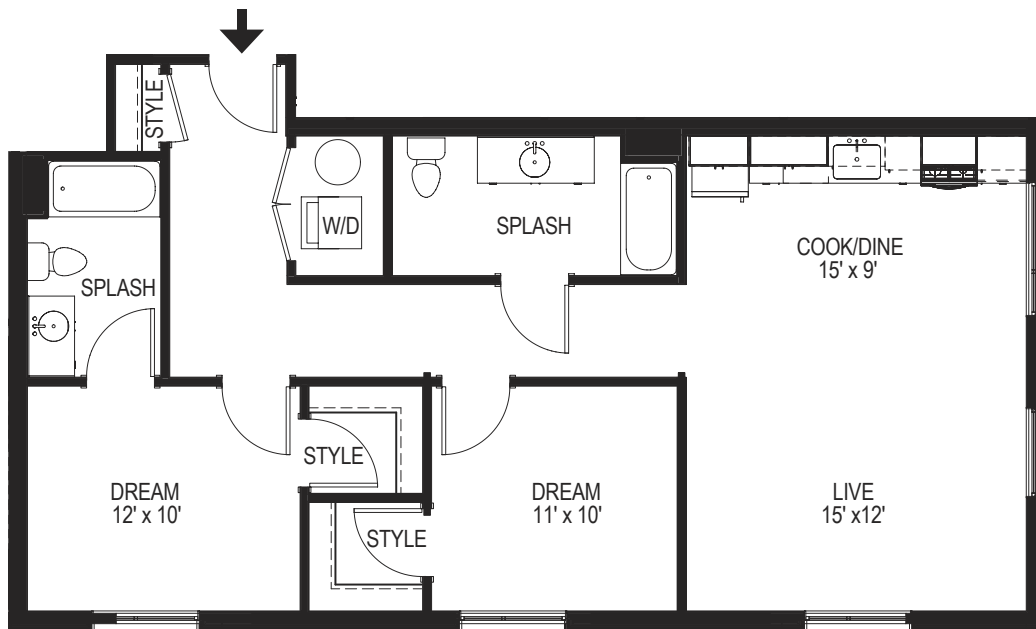

B3

2 BED / 2 BATH

1029

SQ. FT.

505 West Idaho Street | Boise, Idaho, 83702

208-577-6030 | www.livegibson.com

Dimensions and square footage shown are approximate and pricing/availability is subject to change