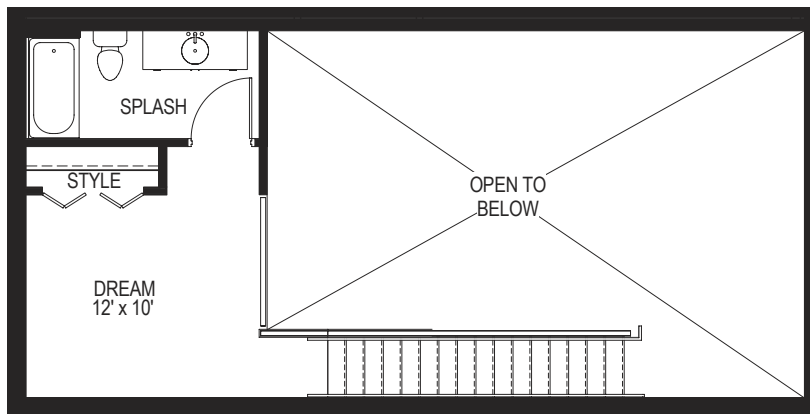

B5

2 BED / 2 BATH

1062

SQ. FT.

505 West Idaho Street | Boise, Idaho, 83702

208-577-6030 | www.livegibson.com

Dimensions and square footage shown are approximate and pricing/availability is subject to change