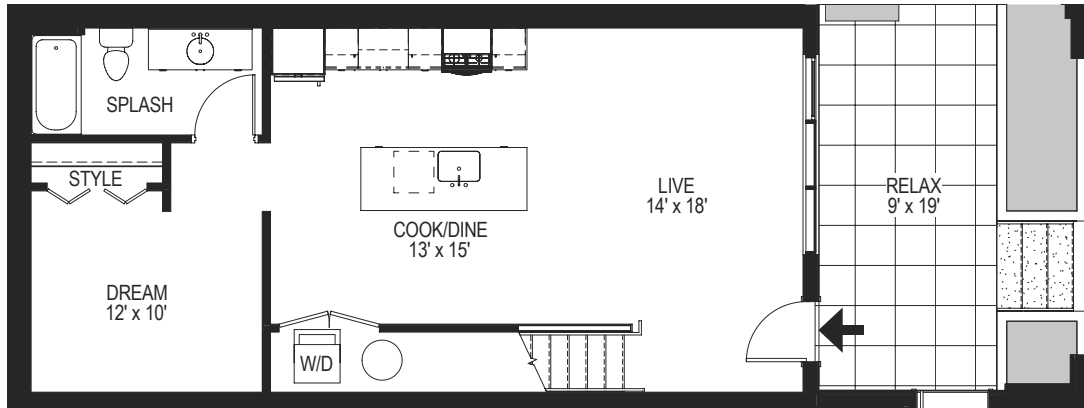

B5

2 BED / 2 BATH

1062

SQ. FT.

505 West Idaho Street | Boise, Idaho, 83702

208-577-6030 | www.livegibson.com

Dimensions and square footage shown are approximate and pricing/availability is subject to change