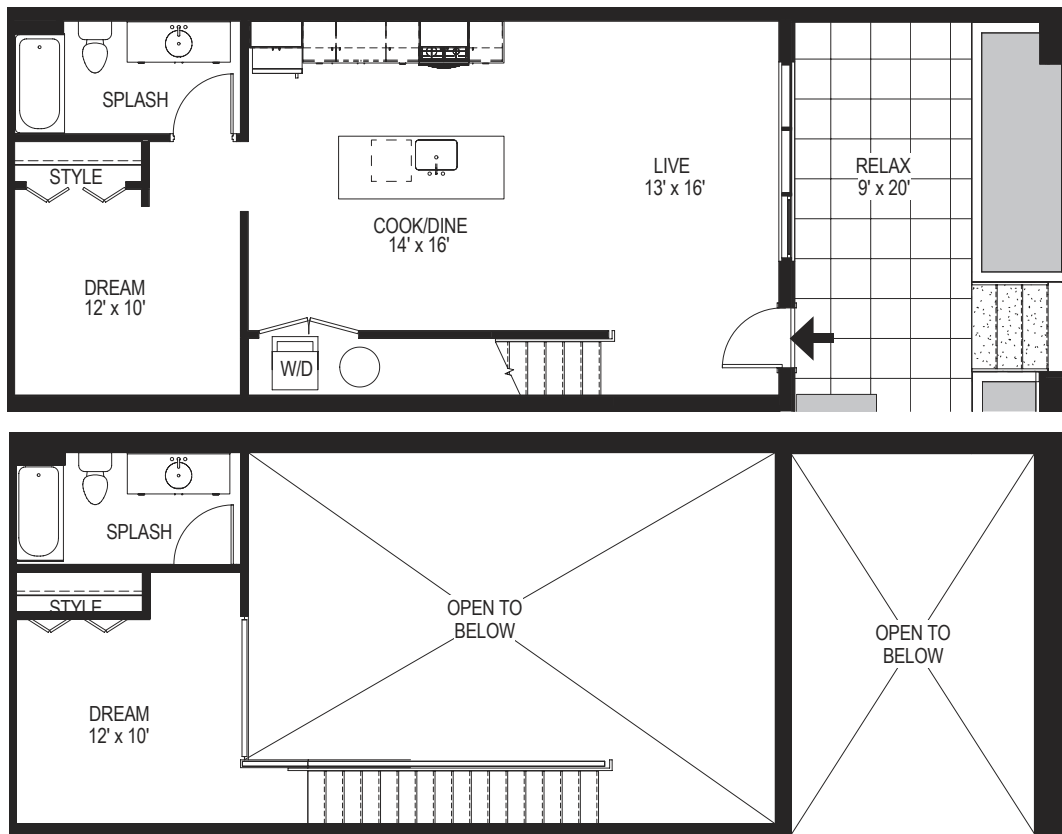

B6

2 BED / 2 BATH

1076

SQ. FT.

505 West Idaho Street | Boise, Idaho, 83702

208-577-6030 | www.livegibson.com

Dimensions and square footage shown are approximate and pricing/availability is subject to change