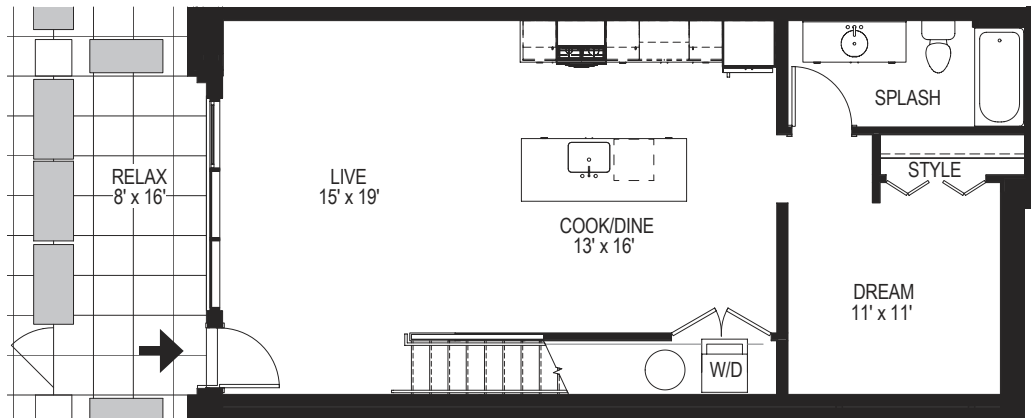

B7

2 BED / 2 BATH

1101

SQ. FT.

505 West Idaho Street | Boise, Idaho, 83702

208-577-6030 | www.livegibson.com

Dimensions and square footage shown are approximate and pricing/availability is subject to change