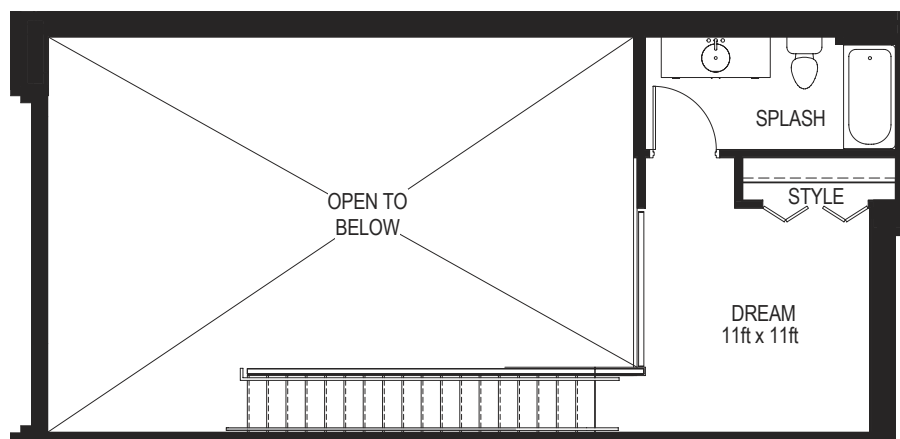

B7

2 BED / 2 BATH

1101

SQ. FT.

505 West Idaho Street | Boise, Idaho, 83702

208-577-6030 | www.livegibson.com

Dimensions and square footage shown are approximate and pricing/availability is subject to change