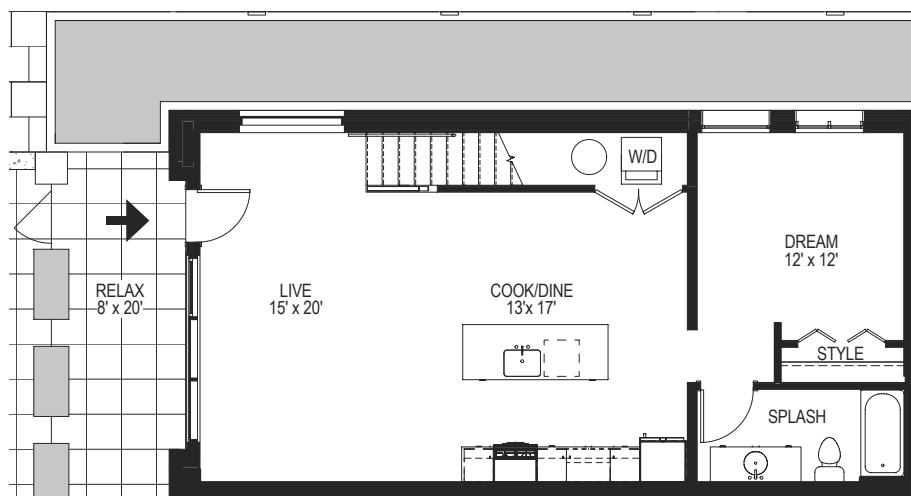

# B8

2 BED / 2 BATH

# 1238

SQ. FT.

505 West Idaho Street | Boise, Idaho, 83702

208-577-6030 | [www.livegibson.com](http://www.livegibson.com)

*Dimensions and square footage shown are approximate and pricing/availability is subject to change*