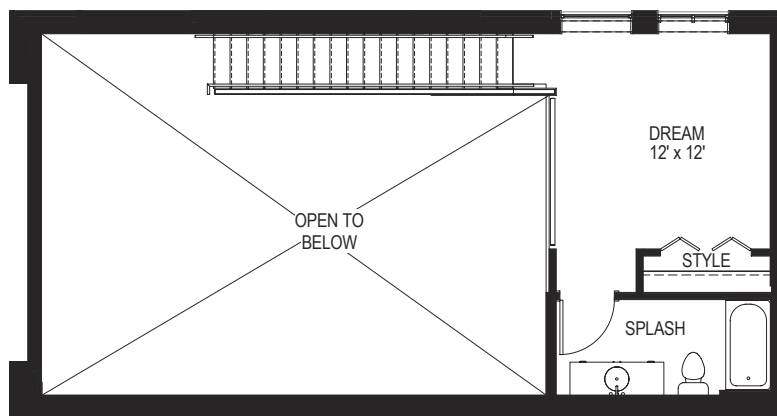

# B8

2 BED / 2 BATH

# 1238

SQ. FT.

505 West Idaho Street | Boise, Idaho, 83702

208-577-6030 | [www.livegibson.com](http://www.livegibson.com)

*Dimensions and square footage shown are approximate and pricing/availability is subject to change*